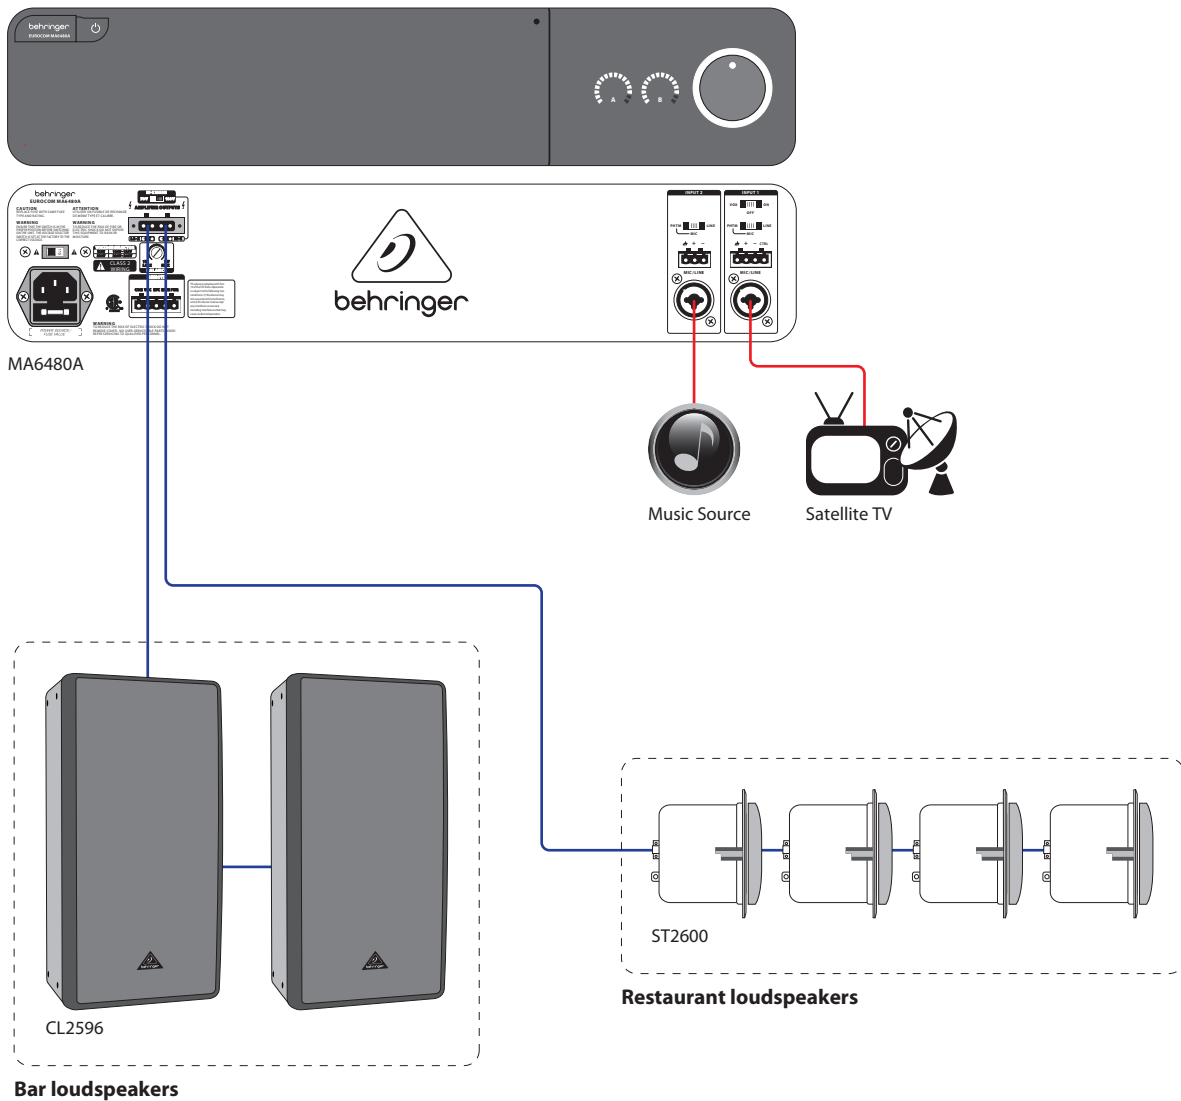

## Sushi Bar and Restaurant (Music Only)

### Notes:

1. Source selection via front panel level controls
2. Identical sources in bar and restaurant zones